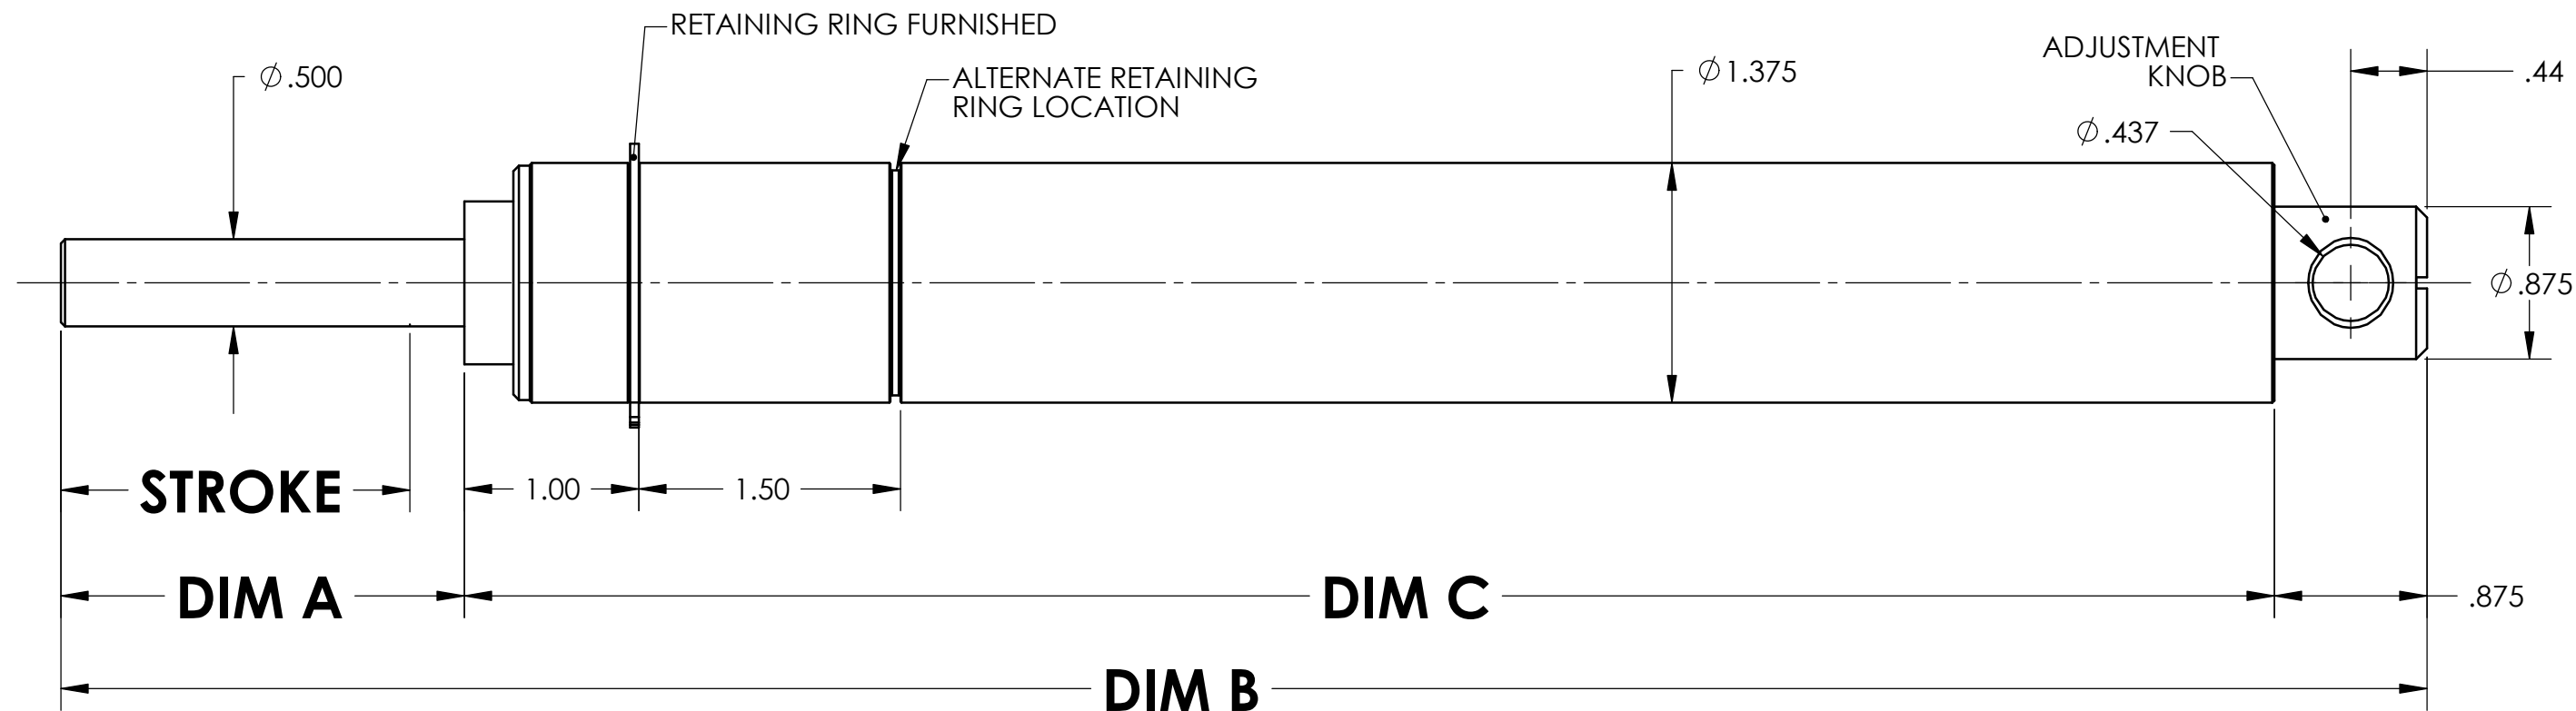

HIGH-CAPACITY KINECHEKS 1002-50-TAB

MOUNTING BLOCK
P/N A10050
PURCHASE SEPARATELY

PERFORMANCE DATA

CAPACITY

(MAX INCL. IMPACT WHEN
LOAD STRIKES PLUNGER.)

2,400 LB

OPERATING TEMPERATURE RANGE: **40°F TO 135°F**

PLUNGER RETURN FORCE

12 LB

STROKE TIME FOR 2,000 LB LOAD
AT SLOWEST SETTING

1002-50-2

30 SECONDS MIN

1002-50-3

45 SECONDS MIN

MODEL NO	STROKE	DIM A	DIM B	DIM C
1002-50-2	2 IN	2.312	13.562	10.375
1002-50-3	3 IN	3.312	16.937	12.750