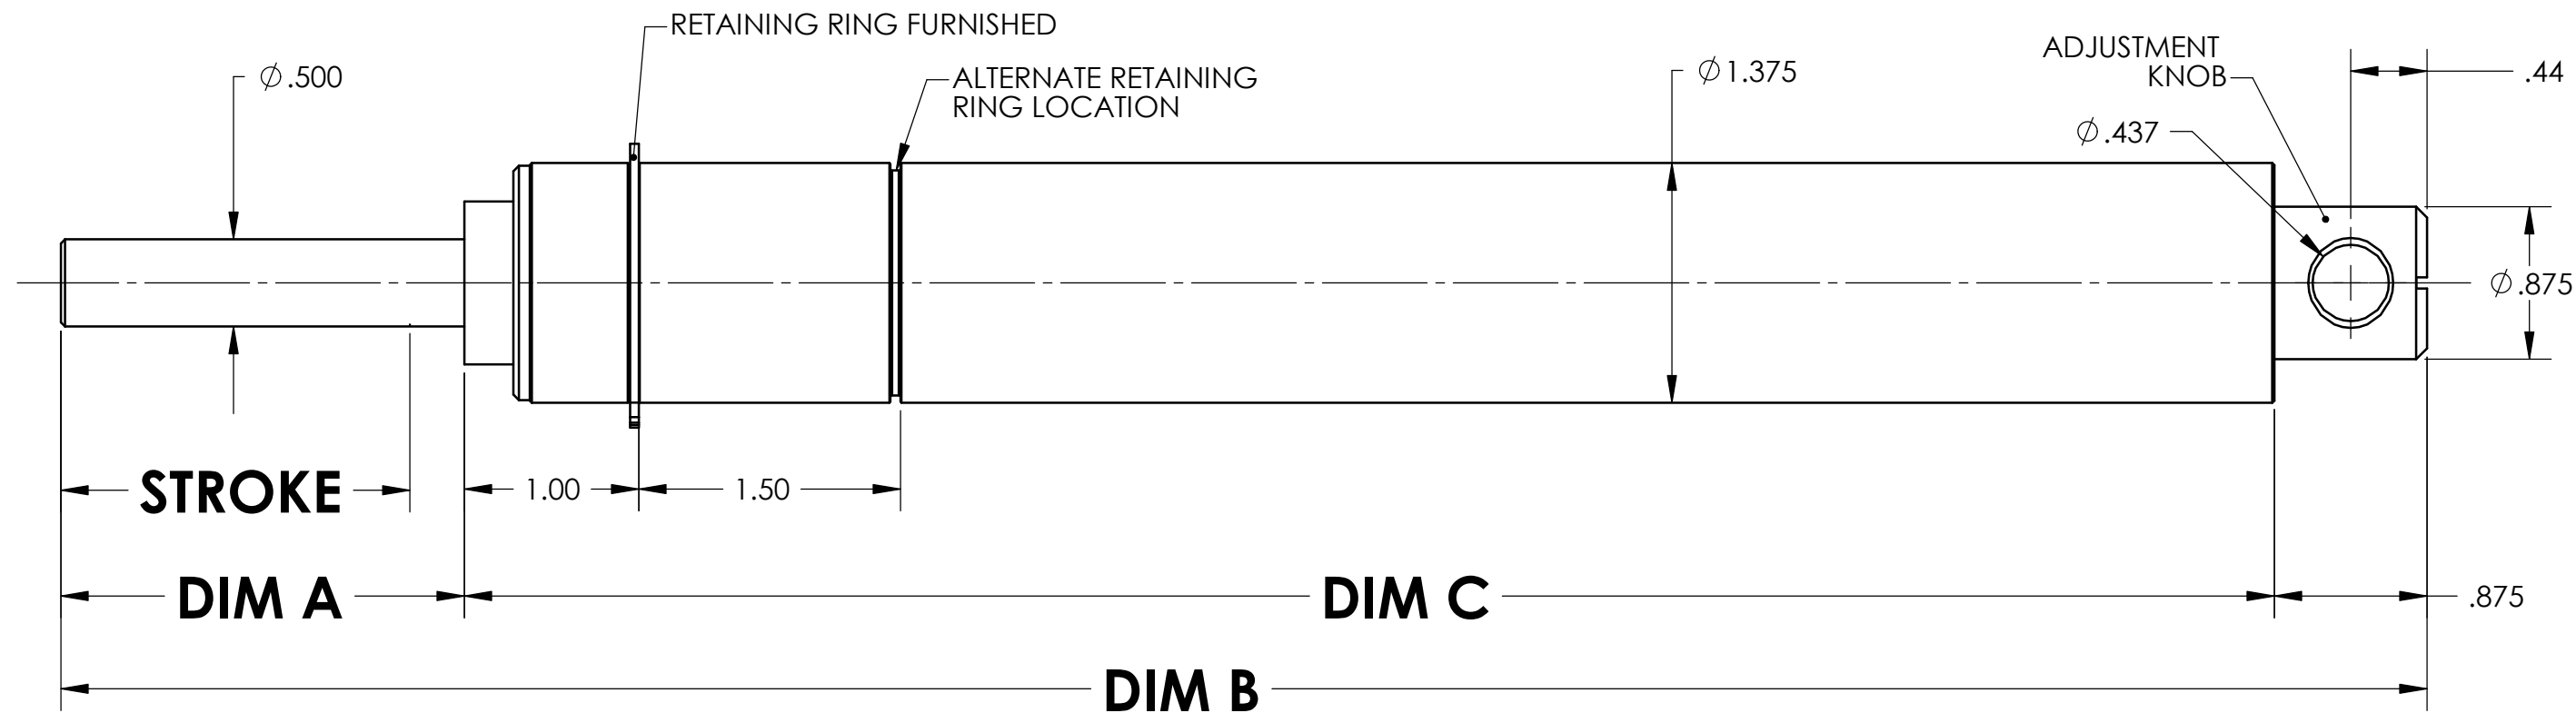

# HIGH-CAPACITY KINECHEKS 1002-50-TAB

MOUNTING BLOCK  
P/N A10050  
PURCHASE SEPARATELY

## PERFORMANCE DATA

### CAPACITY

(MAX INCL. IMPACT WHEN  
LOAD STRIKES PLUNGER.)

**2,400 LB**

OPERATING TEMPERATURE RANGE: **40°F TO 135°F**

PLUNGER RETURN FORCE

**12 LB**

STROKE TIME FOR 2,000 LB LOAD  
AT SLOWEST SETTING

1002-50-2

**30 SECONDS MIN**

1002-50-3

**45 SECONDS MIN**

MODEL NO	STROKE	DIM A	DIM B	DIM C
1002-50-2	2 IN	2.312	13.562	10.375
1002-50-3	3 IN	3.312	16.937	12.750