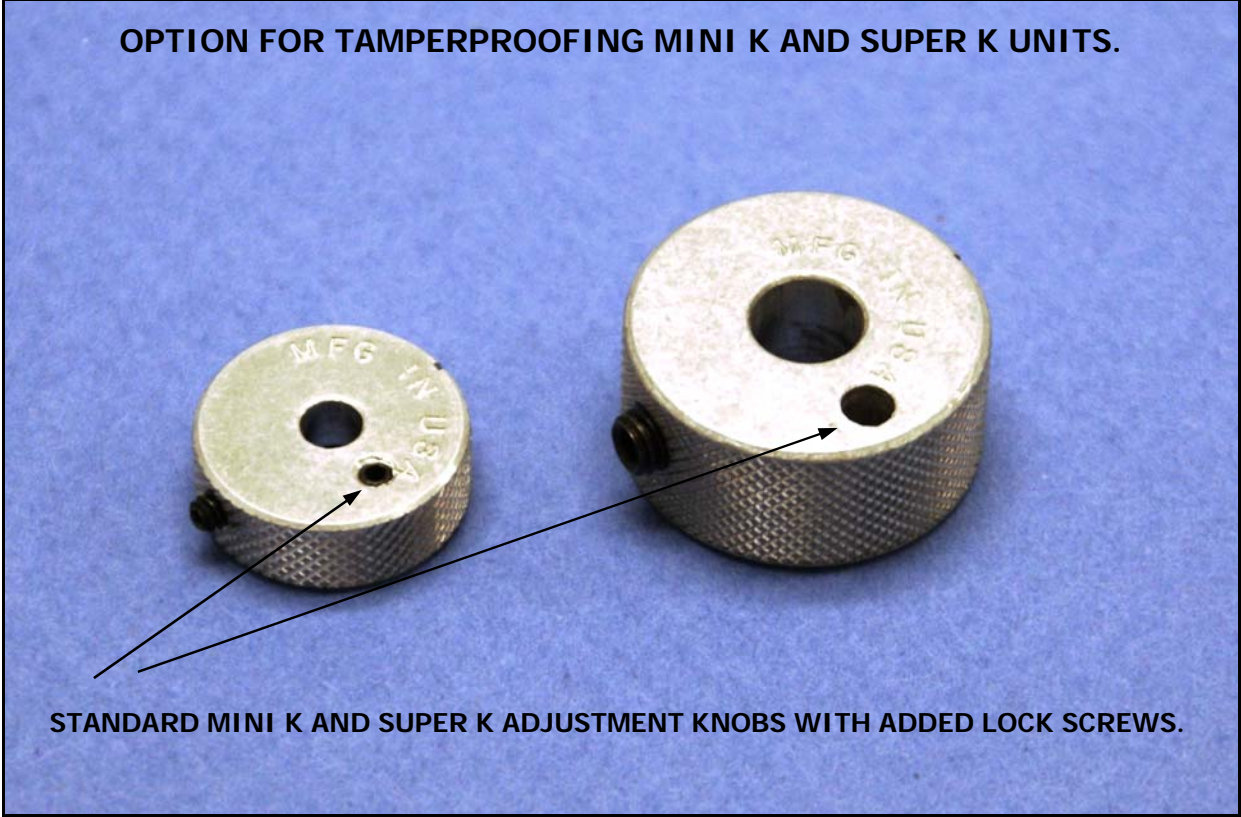

# LOCK KNOBS FOR ALL DESCHNER SUPER K AND MINI K SPEED REGULATORS

**OPTION FOR TAMPERPROOFING MINI K AND SUPER K UNITS.**

**STANDARD MINI K AND SUPER K ADJUSTMENT KNOBS WITH ADDED LOCK SCREWS.**