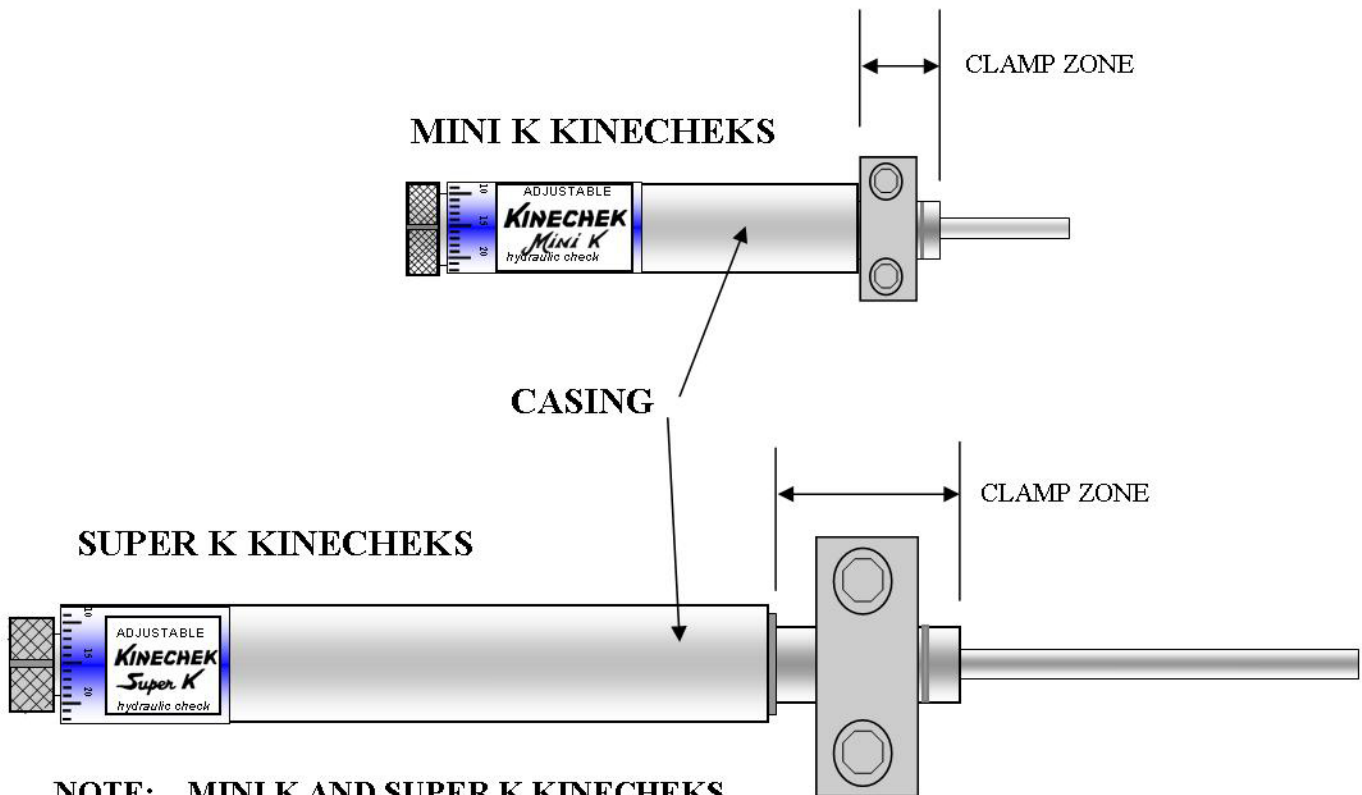

CLAMPING/MOUNTING RESTRICTIONS

**CLAMPING ZONES FOR
SLIMLINE
KINECHEKS AND CUSHIONEERS
ARE THE SAME**

NOTE: MINI K AND SUPER K KINECHEKS

**CLAMP BLOCK OR OTHER HOLDING DEVICE
MUST FIT WITHIN THE NOTED CLAMPING
ZONE OR DAMAGE MAY OCCUR.**