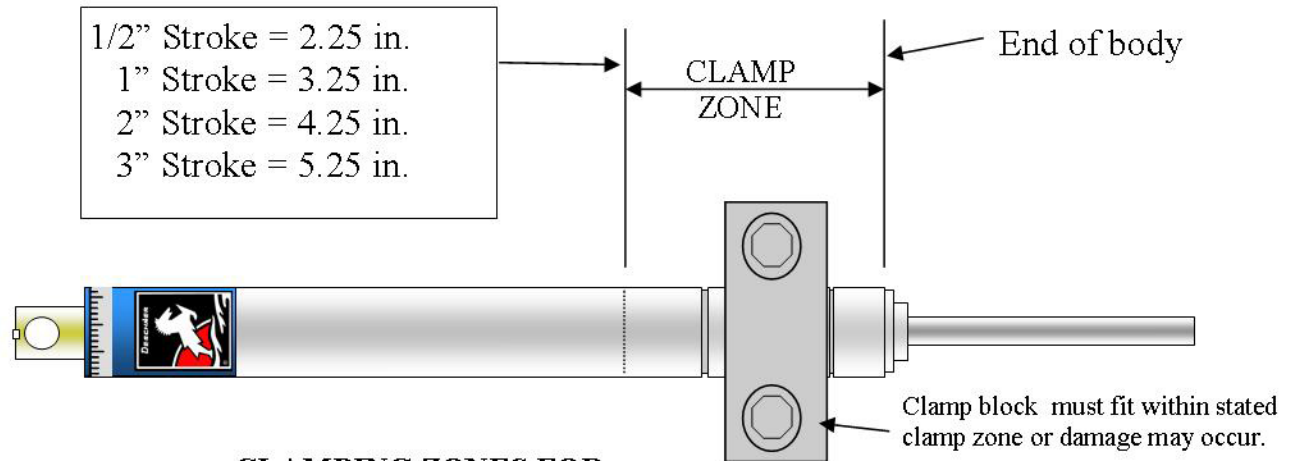

CLAMPING/MOUNTING RESTRICTIONS

**CLAMPING ZONES FOR
SLIMLINE
KINECHEKS AND CUSHIONEERS
ARE THE SAME**

NOTE: MINI K AND SUPER K KINECHEKS

**CLAMP BLOCK OR OTHER HOLDING DEVICE
MUST FIT WITHIN THE NOTED CLAMPING
ZONE OR DAMAGE MAY OCCUR.**