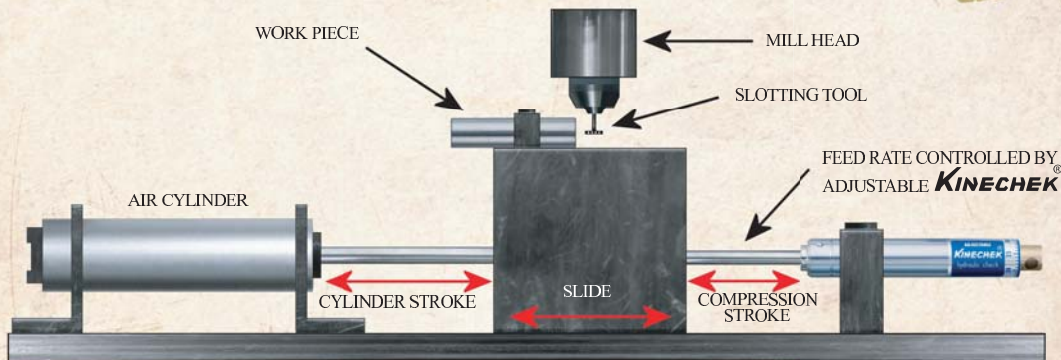

GET YOUR AIR CYLINDER UNDER CONTROL !

Installing the Deschner Kinechek speed regulator gives you the control you need over your air-powered devices. Kinecheks deliver superior performance over simple air control valves by regulating the machine movement with extraordinary precision over the entire stroke. Easy to install. Simply set the adjustable control knob and watch your operations run smoothly year after year, that's it! The Kinechek is designed to be leak-proof for millions of cycles. Like Deschner's reputation for excellence, tens of thousands of Kinechek speed regulators are still going strong after decades of service.

EXAMPLE OF A KINECHEK USED TO PROVIDE CONSTANT FEED RATE FOR SLOT CUTTER.

*Most Kinechek models are available for immediate delivery.
Call to order or speak with our expert support team.*

DESCHNER CORPORATION