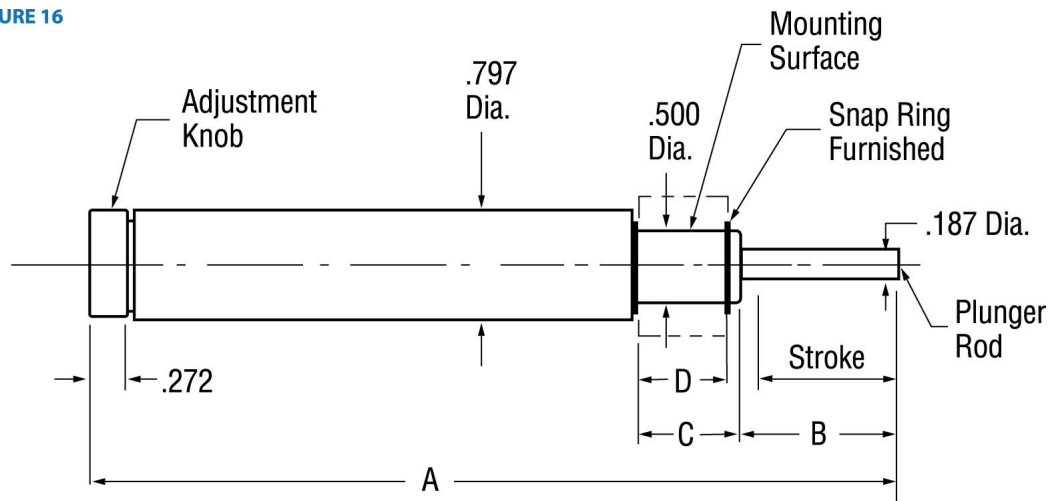

DIMENSIONS AND WEIGHTS

Model No.	Stroke	Weight	A	B	C	D
3__ -19-1/2	1/2 in.	3.25 oz.	4.22	.625	.72	.63
3__ -19-1	1 in.	3.70 oz.	5.72	1.125	.72	.63
3__ -19-1 1/4	1 1/4 in.	5.3 oz.	6.58	1.375	.72	.63
3__ -19-1 1/2	1 1/2 in.	5.6 oz.	7.08	1.625	.97	.88

FIGURE 16